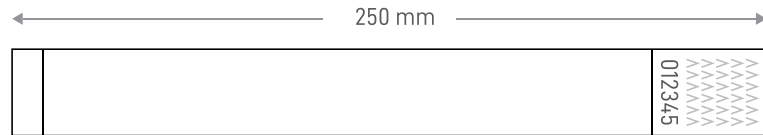

# CLOCKS & WATCHES

- W
- BK
- SL
- G
- LP
- NP
- R
- OR
- Y
- NL
- NB
- BL

Sequentially number for accountability  
 Waterproof / adjustable adhesive closures  
 100% code two, recyclable material  
 Secure and tamper resistant  
 Strong, Durable and comfortable