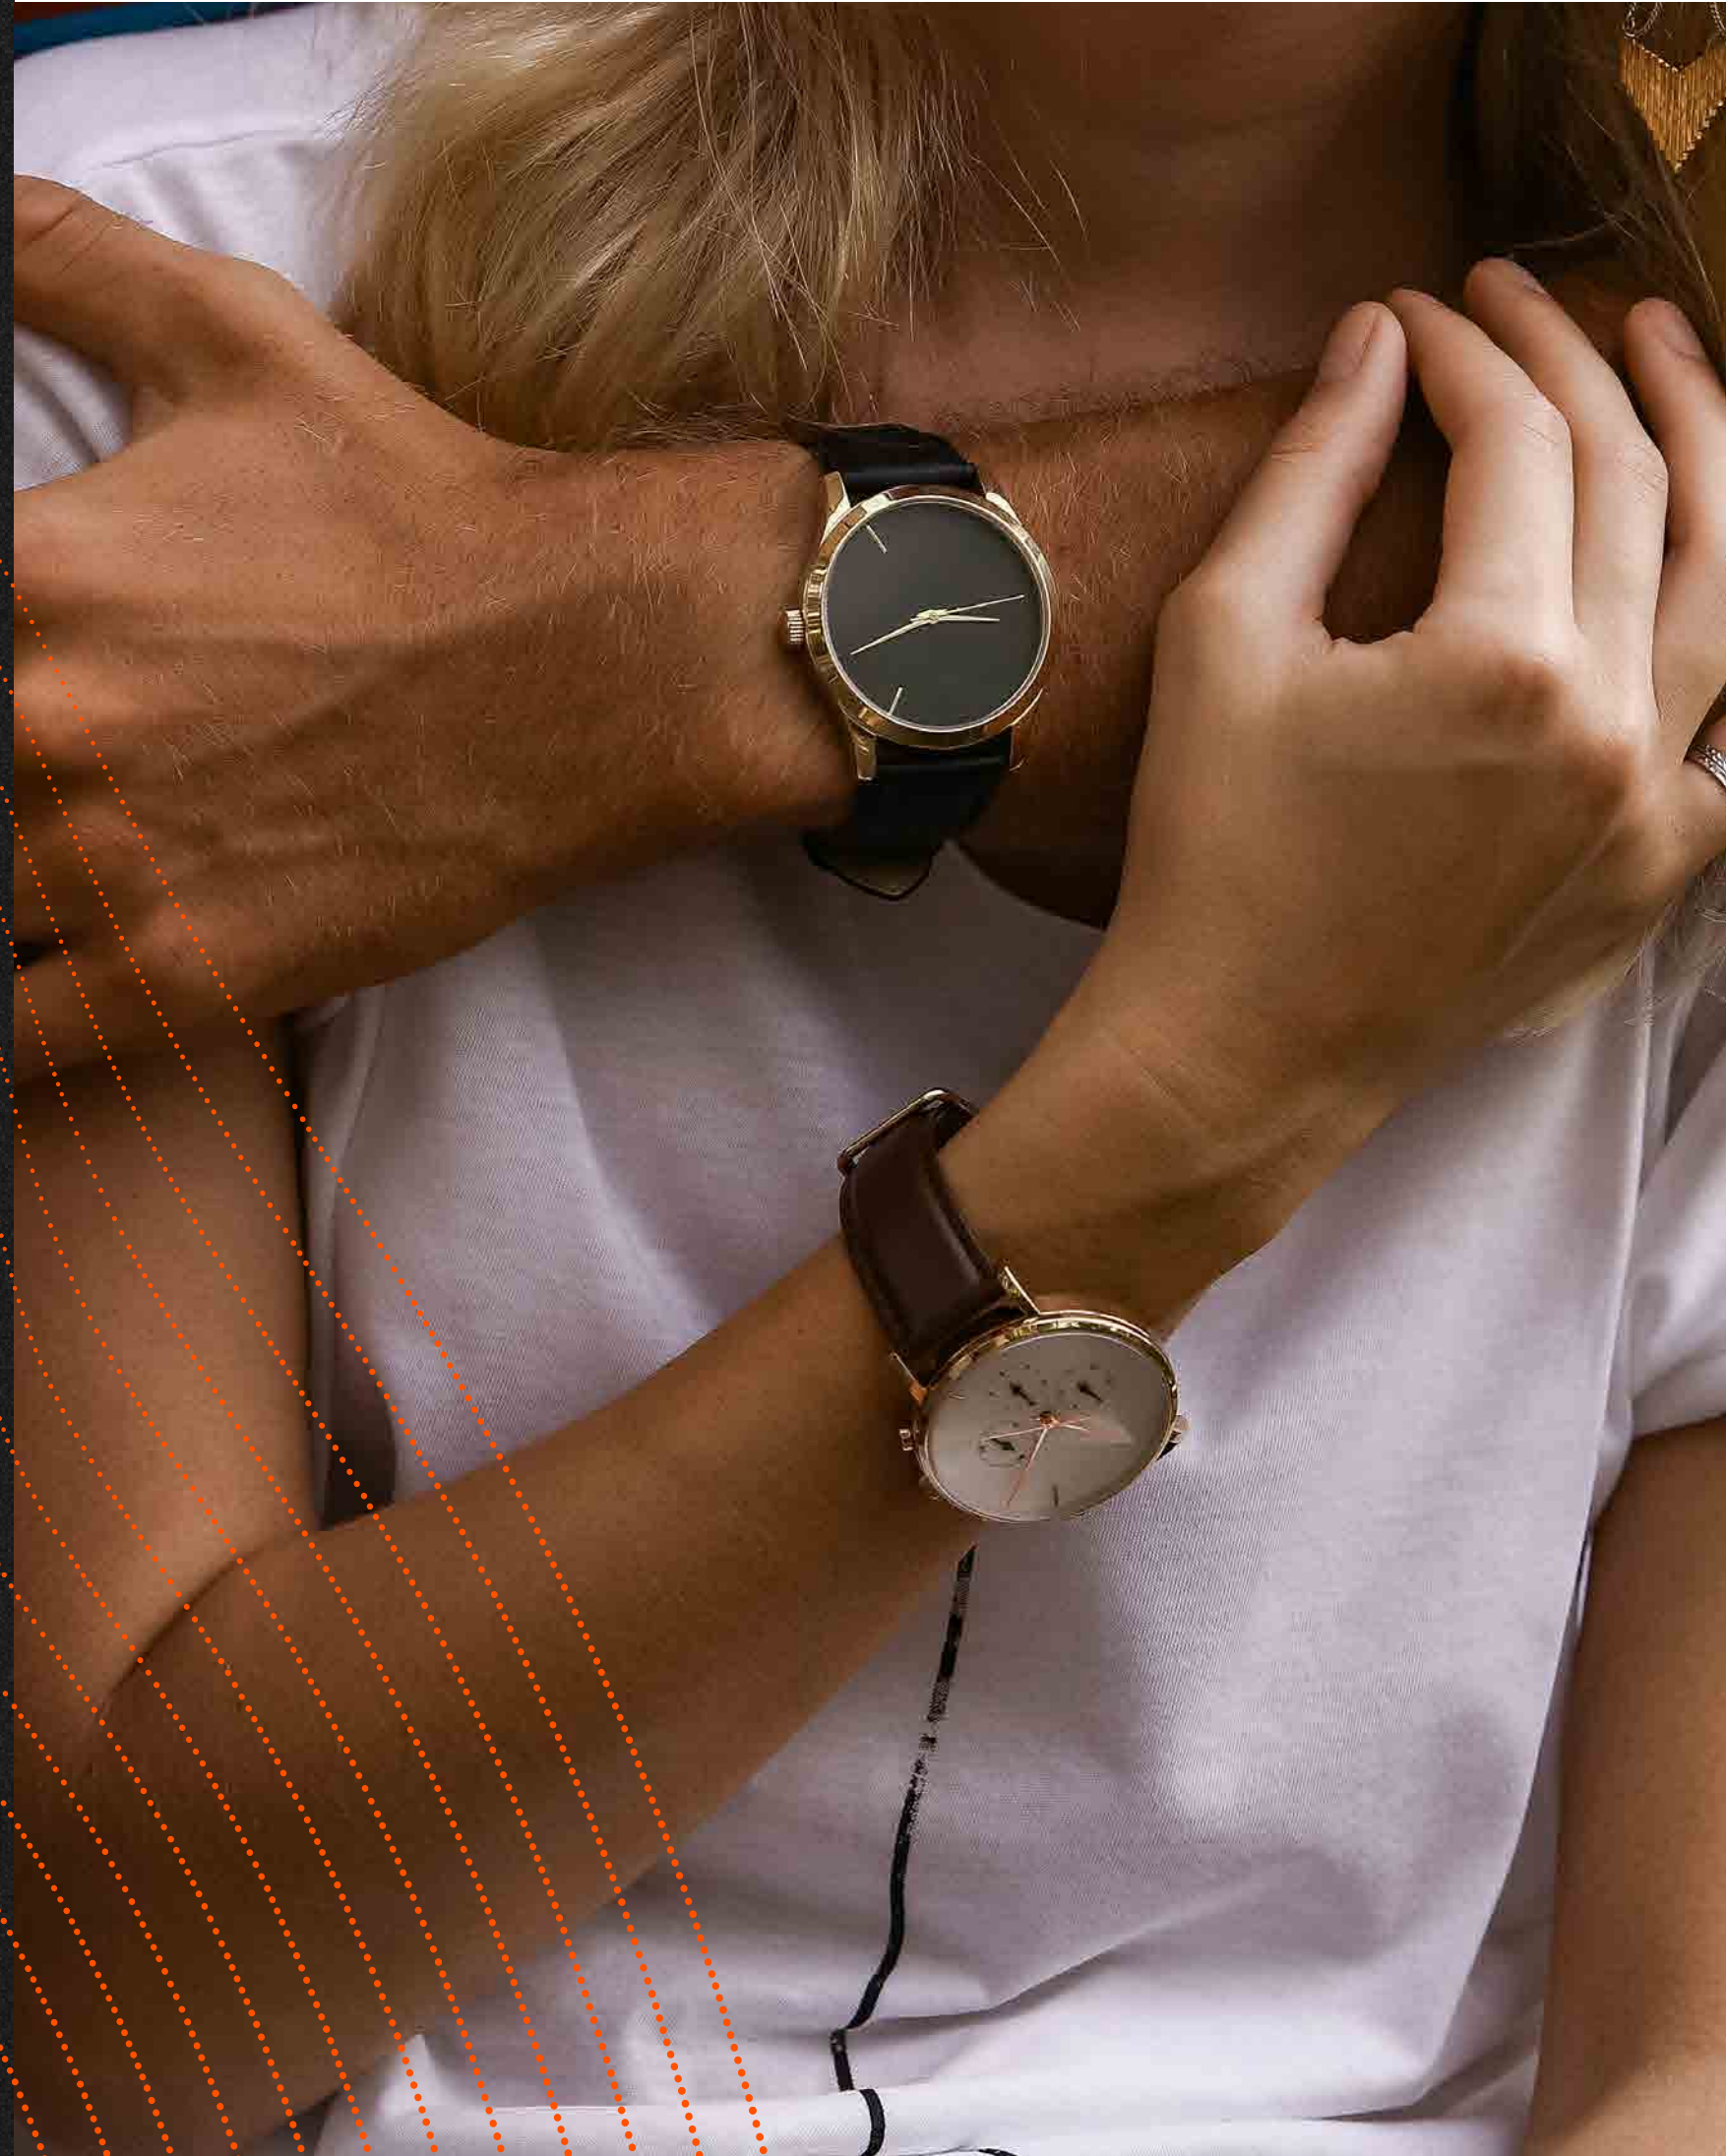

CLOCKS & WATCHES