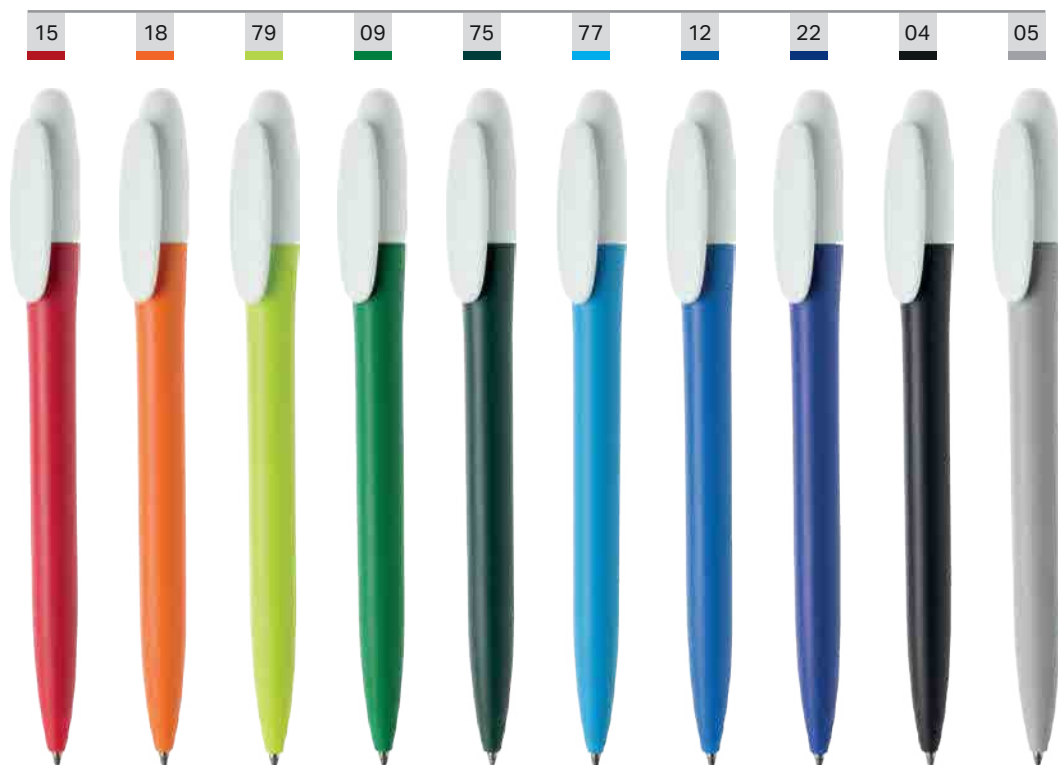

MAX-B500-MATT-CB Maxema Bay

Twist-action, Made of non-toxic, highly resistant ABS plastic, Matte textured barrel, Jumbo refill, Blue Ink

Printing options: UV Printing, Screen Printing.

Draws attention for its simplicity.