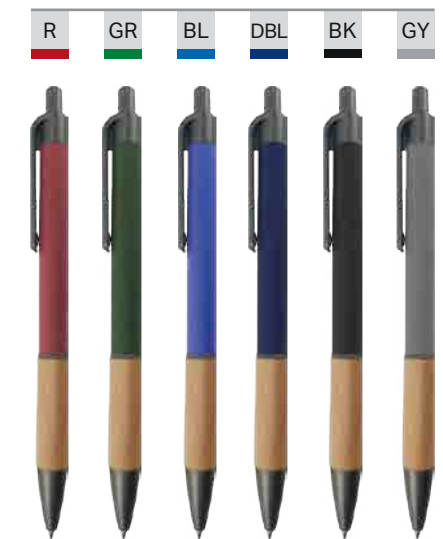

PN46 Pen with Rubberized Barrel and Bamboo grip

Size: 14.2 x 1 cm
Type: Ball Point
Ink: Blue
Printing: Laser Marking, Laser Engraving

069-S Bamboo Pen with Silver Clip and Tip

Size: 14 x 1.1 cm
Type: Ball Point
Ink: Blue
Printing: Screen Printing, UV Printing, Laser Engraving