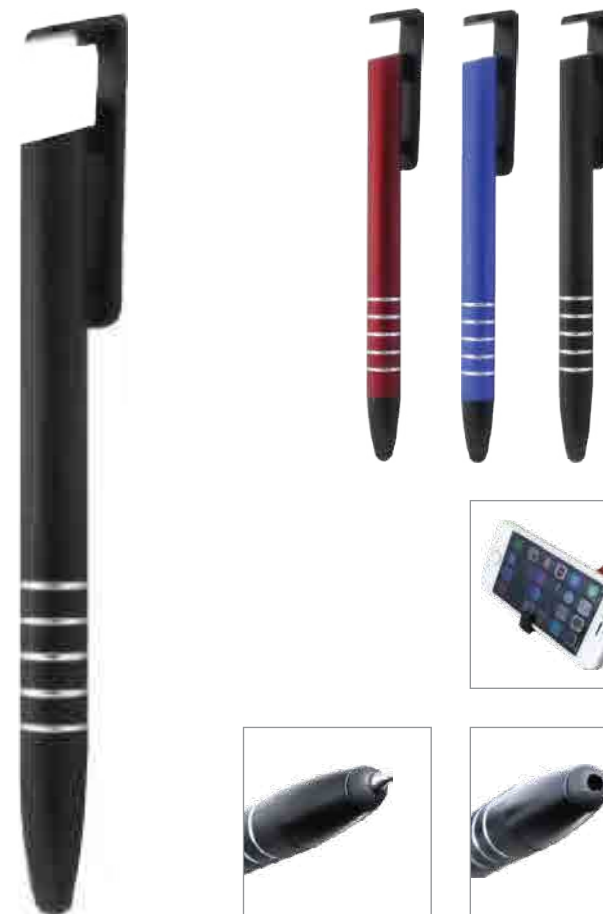

Stylus Touch screen for mobile phones and tablets

**MULTIFUNCTION
WRITING
INSTRUMENTS**

PN26
Metal Pen with Stylus & LED Light

Size: 13 x 1.5 cm
Type: Ball Point
Ink: Blue
Printing: Screen Printing, UV Printing, Laser Marking

Push button LED flash light on tip of the pen.

Stylus touch screen for mobile phones and tablets.

COFFEE

078
Promotional Coffee Pen

Size: 14.4 x 1.2 cm
Type: Ball Point
Ink: Blue
Printing: Screen Printing, UV Printing

PN35
Metal Pen with Stylus & Phone Holder

Size: 14.5 x 1.7 cm
Type: Ball Point
Ink: Blue
Printing: Laser Marking

Push Button clip with Mobile phone holder.
Stylus Touch screen for mobile phones and tablets.