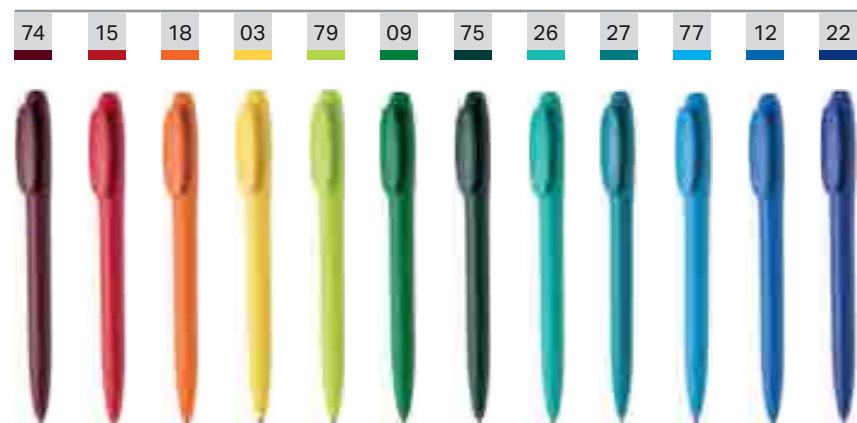

BAY

MAX-BM
Maxema View

Twist-action, Made of non-toxic, highly resistant ABS plastic, galvanic process used to chrome Clip, Metal Clip. Jumbo refill, Blue Ink

Printing options:

UV Printing, Screen Printing.

Delicately refined
matt finish in 22 colours.

PACKAGING
FREE CARDBOARD
PACKING

Universal single pen case in Natural Color.
Size: 16.8 x 4.3 cm

Solid

01	white	
70	cream	pant 7499
03	yellow	pant 120
18	orange	pant 1505
15	red	pant 187
72	burgundy	pant 195
60	pink	pant 1905
61	magenta	pant 213
71	light violet	pant 270
25	dark violet	pant violet
72	leather	pant 7571
73	brown	pant 7582
79	lime	pant 381
09	green	pant 348
75	dark green	pant 3435
26	aquamarine	pant 3262
27	ocean green	pant 321
64	pastel blue	pant 283
77	cyan	pant 2995
12	light blue	pant 285
22	blue	pant 287
05	grey	pant cool gray 6
04	black	pant black 6

Solid icon green and tag green

01	white	
70	cream	pant 7499
42	yellow	pant 012
43	orange	pant 151
35	red	pant 179
13	brown	pant 7532
29	green	pant 7741
65	dark green	pant 343
77	cyan	pant 2995
51	blue	pant 7685
04	black	pant black 6

Pantone Codes

Our color chart is shown below with the pantone codes closest to those of our palette. Matches are approximate.

Transparent

39	neutral	
52	yellow	pant 116
53	orange	pant 1505
45	red	pant 200
59	pink	pant 1905
41	magenta	pant 213
31	lilac	pant 2705
51	violet	pant 2425
55	dark violet	pant violet
57	amber	pant 7571
38	brown	pant 7582
78	lime	pant 381
49	green	pant 348
47	aquamarine	pant 3272
31	light blue	pant 283
67	cyan	pant 306
44	blue	pant 286
30	light grey	pant cool gray 6
40	grey	pant 437
50	dark grey	pant 449

Recycled plastic pens / solid

06	ice	
10	cloud	pant cool gray 1 C
76	desert	pant 466 C
87	mud	pant 7532 C
19	forest	pant 7735C
21	abyss	pant 654 C
58	praphite	pant 425 C
07	ony