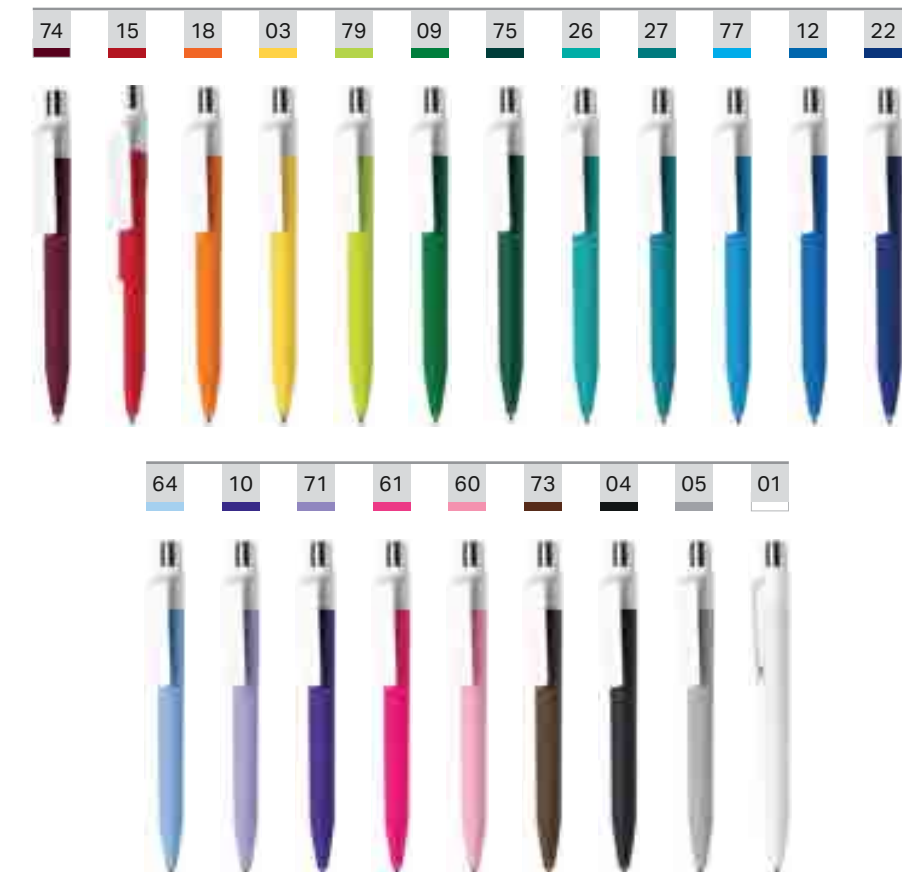

MAX-D1-GOM-W
Maxema Dot

Retractable with return spring. Made of non-toxic, highly resistant ABS plastic. Recycled plastic matte textured barrel, Jumbo refill, Blue Ink

Printing options: UV Printing, Screen Printing.

A pen that reveals its originality in its details.