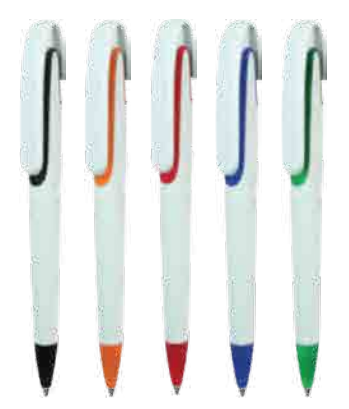

White barrel pen with a touch of color on the top clip and chrome metal tip, made from original plastic. 1200 Meters Ink, Made in Germany.

062 Promotional Plastic Pen

Size: 14 x 1.3 cm
Type: Ball Point
Ink: Blue
Printing options: UV Printing, Screen Printing

063 Promotional Plastic Pen

Size: 14 x 1.3 cm
Type: Ball Point
Ink: Blue
Printing options: UV Printing, Screen Printing

W BK R BL GR

W BK OR R SBL DBL GR

BK OR R BL GR

PERFECT PENS FOR YOUR ROUND LOGOS

Pen with Round Area for your Full Color Printing with Epoxy

W BK R BL GR

W BK R BL GR

R BL

JUST WRITE

We are committed to giving you the best writing experience.

066
Promotional Plastic Pen

Product Size : 134 x 11 mm
 Pen Type : Ball point
 Ink Color : Blue
 Printing options : UV Printing
 Screen Printing

098-W
Promotional Plastic Pen

Product Size : 150 x 14 mm
 Pen Type : Ball point
 Ink Color : Blue
 Printing options : UV Printing
 Screen Printing

Plastic material with chrome metal clip and matte black grip.